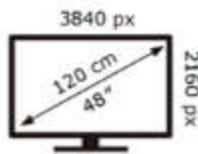

Samsung

QE48S85HAE

62 kWh/1000h

ABCDEF **G**
HDR
106 kWh/1000h

2016/2013

Samsung

QE48S85HAE

62 kWh/1000h